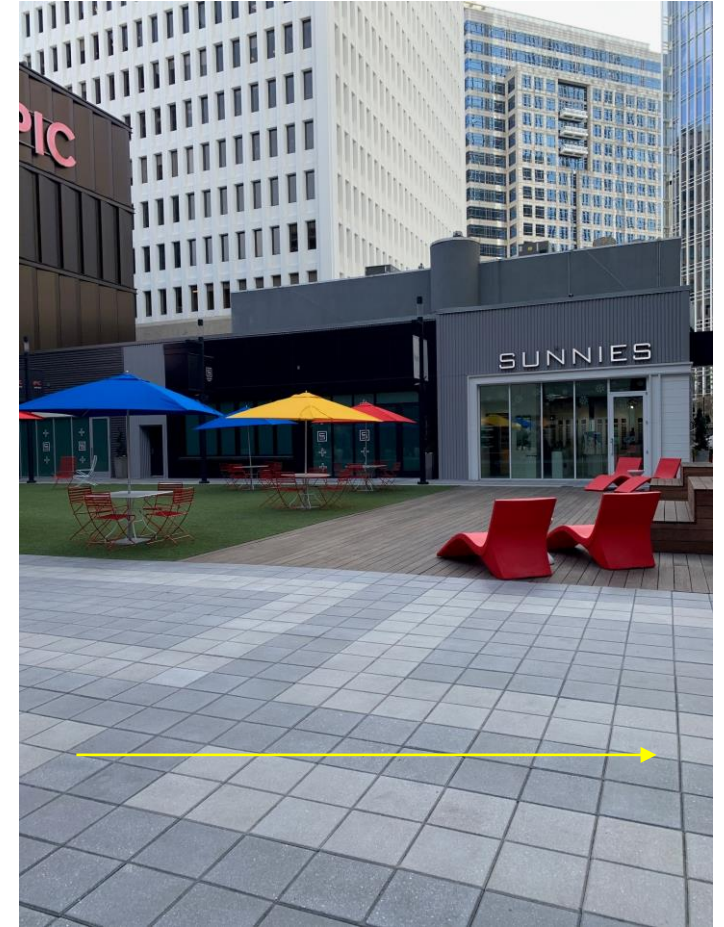

CSQ PARKING GARAGE TO LUSH NAIL BAR

Enter the parking garage from The Front Loop.

The **ESCALATOR** is centrally located on each parking level (red, yellow, & blue).

From there, take the escalator all the way up to The Plaza.

CSQ PARKING GARAGE TO LUSH NAIL BAR

Go all the way up the escalators.

Exit through the doors directly across from you when you reach the top of the escalators.

Once you exit, you will be in The Plaza. Take a RIGHT towards Concierge.

CSQ PARKING GARAGE TO LUSH NAIL BAR

CONCIERGE

Walk past concierge + Lush Nail Bar will be on your RIGHT.

You have arrived!