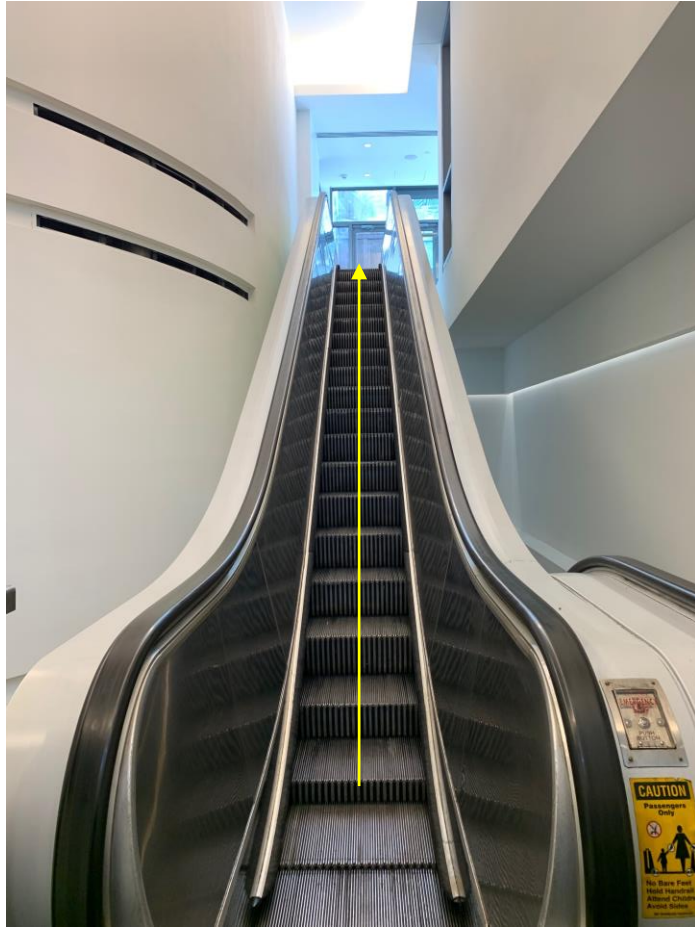

CSQ PARKING GARAGE TO LUSH NAIL BAR

Enter the parking garage from The Front Loop.

The **ESCALATOR** is centrally located on each parking level (red, yellow, & blue).

From there, take the escalator all the way up to The Plaza.

CSQ PARKING GARAGE TO LUSH NAIL BAR

Go all the way up the escalators.

Exit through the doors directly across from you when you reach the top of the escalators.

Once you exit, you will be in The Plaza. Take a RIGHT towards Concierge.