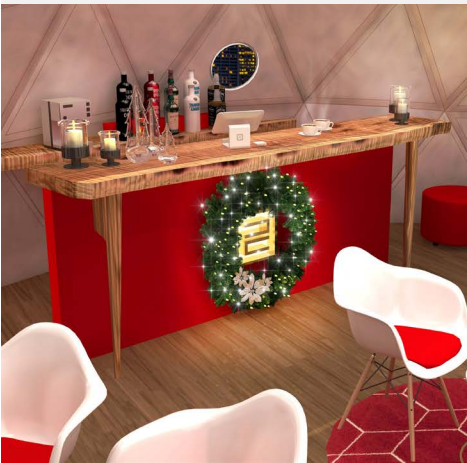

# THE NORTH POLE

AT COLONY SQUARE

This holiday season, The Grove Terrace will transform into The North Pole, a winter wonderland set within a festive igloo overlooking The Grove at Colony Square + the magically decorated Midtown. Reserve the private rooftop space for a group outing or holiday party for up to 25 guests + experience the festive cocktail lounge, complete with merry libations, lite bites + more. Please see food + beverage options that are available for purchase below.

**RESERVATIONS AVAILABLE FOR BOOKING FROM  
DECEMBER 9<sup>TH</sup> - JANUARY 3<sup>RD</sup>**

**\$2,000 Rental Fee** (does not include food + beverage) | 2-hour rental | Group reservation size of 25 maximum